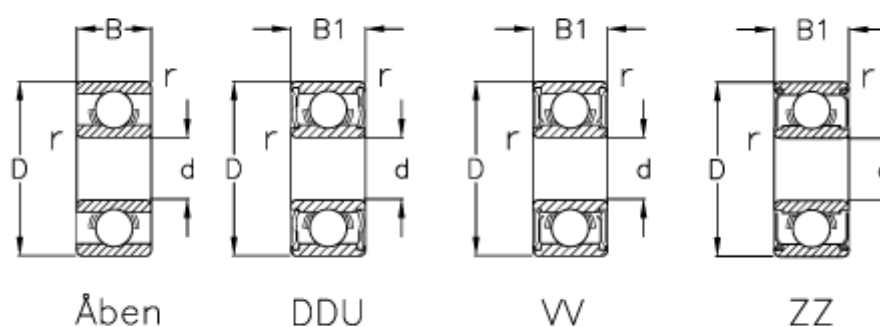

Data Sheet

Article number: 5704050050041A
Description: NSK Bearing 625 ZZ C3
d=5 D=16 B=5 single-pack

Measures

B	= 5	Max rpm ZZ-WW = 36000
B1	= 5	r min = 0.3
d	= 5	Type = 625
D	= 16	
Load Cor (N)	= 670	
Load Cr (N)	= 1730	
Max rpm DD	= 32000	
Max rpm open	= 43000	